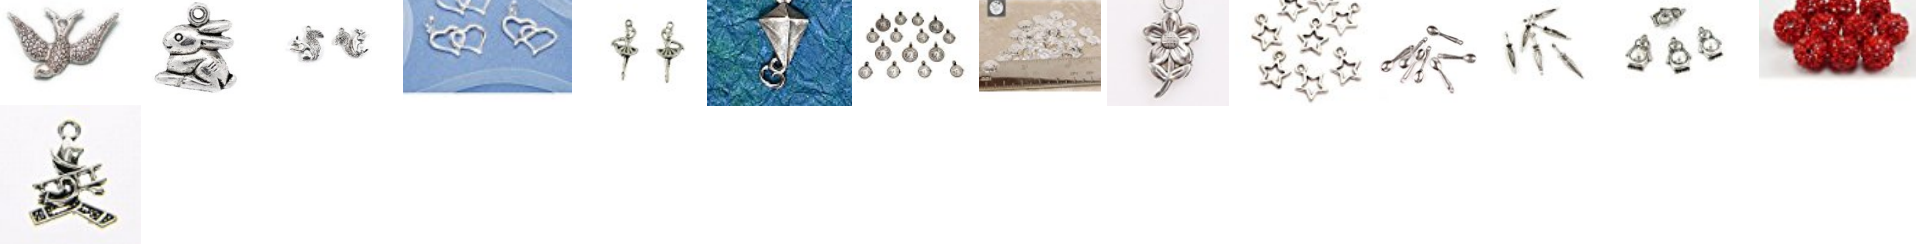

ITEM 2: Mary Poppins Print 5 x 7

ITEM 3: Mini Golden Book –"Walt Disney's Mary Poppins"

ITEM 4: Mini Kite –PolyNylon 11 inches

ITEM 7: Mary Poppins Charms -themed silver-colored charms. Will look as close to these images as possible depending on order time.

Sizes vary, approx. 12-20mm in length

(Pigeon, Bunny, Squirrel, Toy Valentine, Toy Ballerina, Kite, Pocket Watch, Coins/Tuppins, Flower, Star, Spoon, Umbrella, Penguin, Red Sparkle Ball, Chimney Sweep)

ITEM 5:

Penguin Squirt Toy - black plastic 2.5 inches

ITEM 6:

18" Chain Mary Poppins Necklace including One Charm